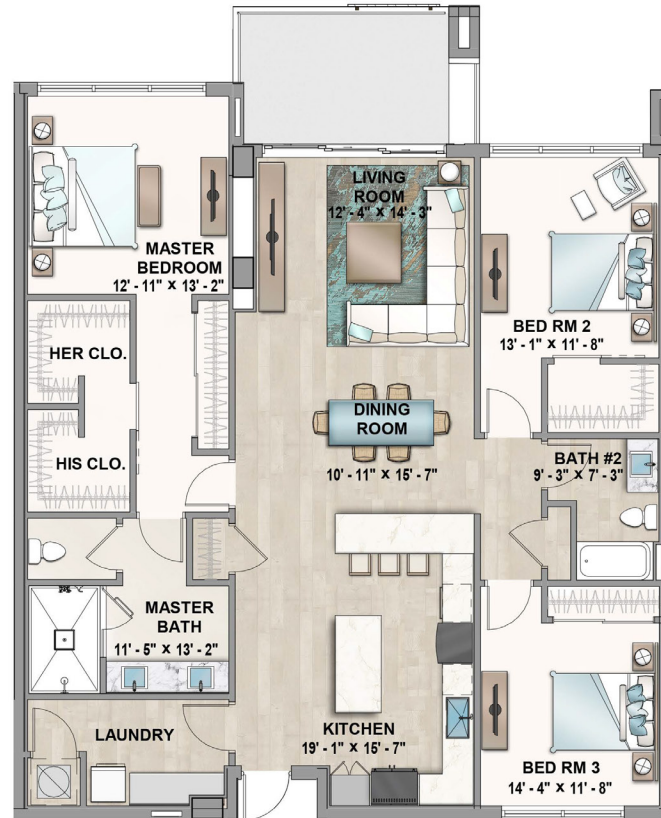

POOLSIDE BUILDING - UNITS 403, 503, 603, 703

SCALE: 1/8" = 1'-0"

3 BEDROOMS 2 BATHROOMS

UNDER A/C: 1,902 SF

BALCONY: 142 SF

TOTAL: 2,044 SF

KEY PLAN