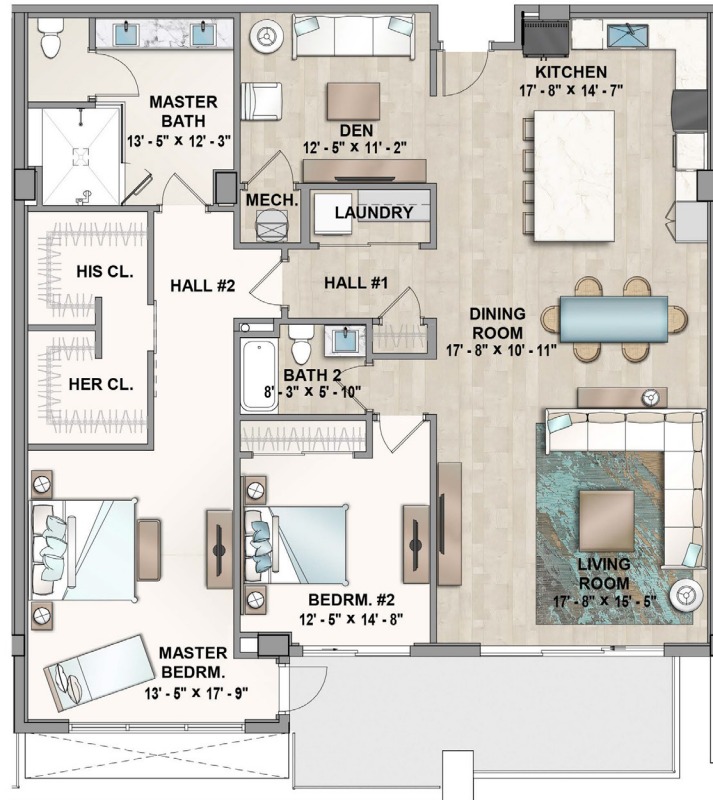

NORTH BUILDING - UNITS 303, 403, 503, 603

SCALE: 1/8" = 1'-0"

2 BEDROOMS 2 BATHROOMS + DEN

UNDER A/C: 2,003 SF

BALCONY: 216 SF

TOTAL: 2,219 SF

KEY PLAN