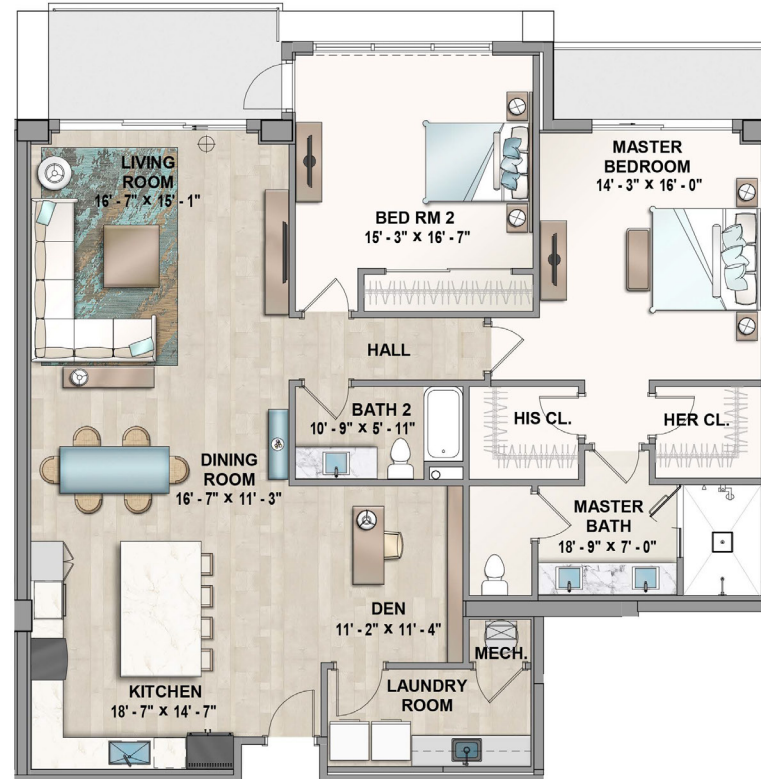

NORTH BUILDING -

SCALE: 1/8" = 1'-0"

UNITS 302, 402, 502, 602, 702, 802

2 BEDROOMS 2 BATHROOMS + DEN
UNDER A/C: 1,953 SF
BALCONY: 169 SF
TOTAL: 2,122 SF

KEY PLAN