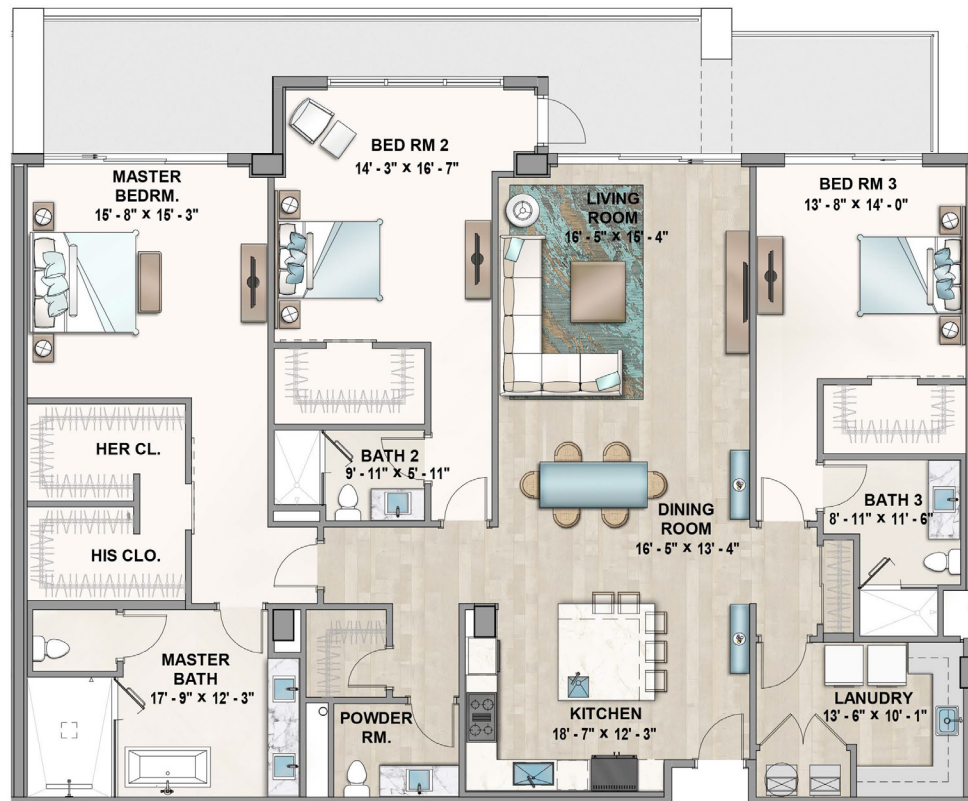

NORTH BUILDING - UNITS 704, 804

SCALE: 1/8" = 1'-0"

3 BEDROOMS 3.5 BATHROOMS

UNDER A/C: 2,720 SF

BALCONY: 418 SF

TOTAL: 3,138 SF

KEY PLAN